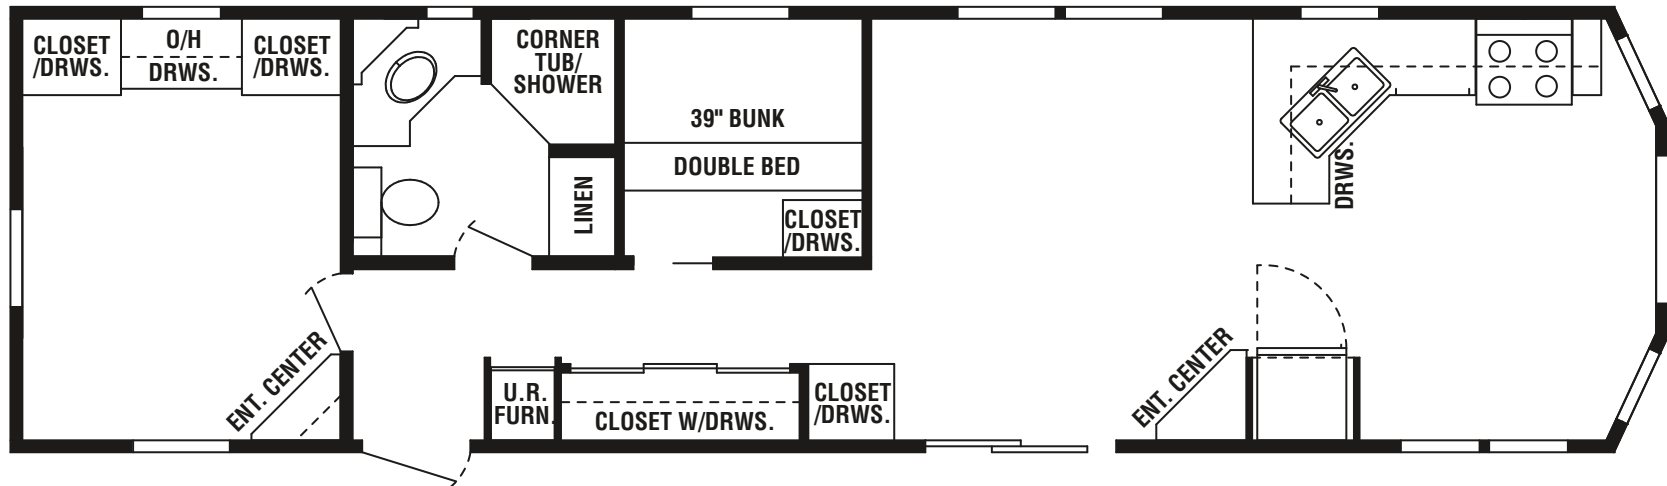

Special Edition Canadian Series

Model Number: 4201C

Width: 12'

Length: 45'

KROPF INDUSTRIES, INC.
58647 S.R. 15, P.O. BOX 30
Goshen, IN 46527-0030

Phone 574-533-2171
Toll Free 800-634-2171
Fax 574-533-3723