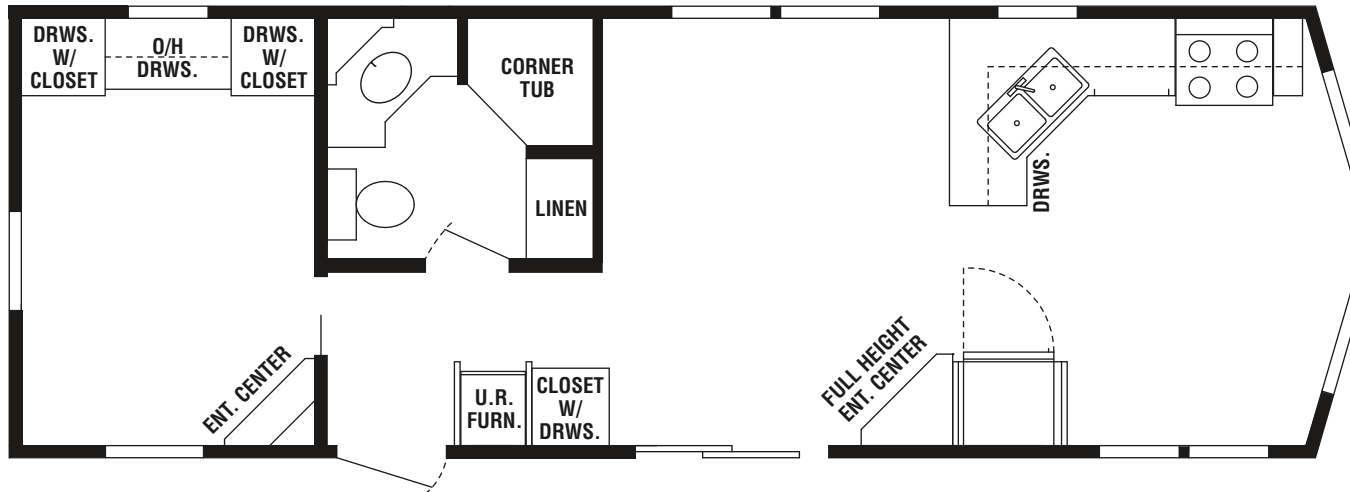

Canadian Series

Model Number: 4201 SB

Width: 12'

Length: 37'

KROPF INDUSTRIES, INC.
58647 S.R. 15, P.O. BOX 30
Goshen, IN 46527-0030

Phone 574-533-2171
Toll Free 800-634-2171
Fax 574-533-3723

www.kropfind.com