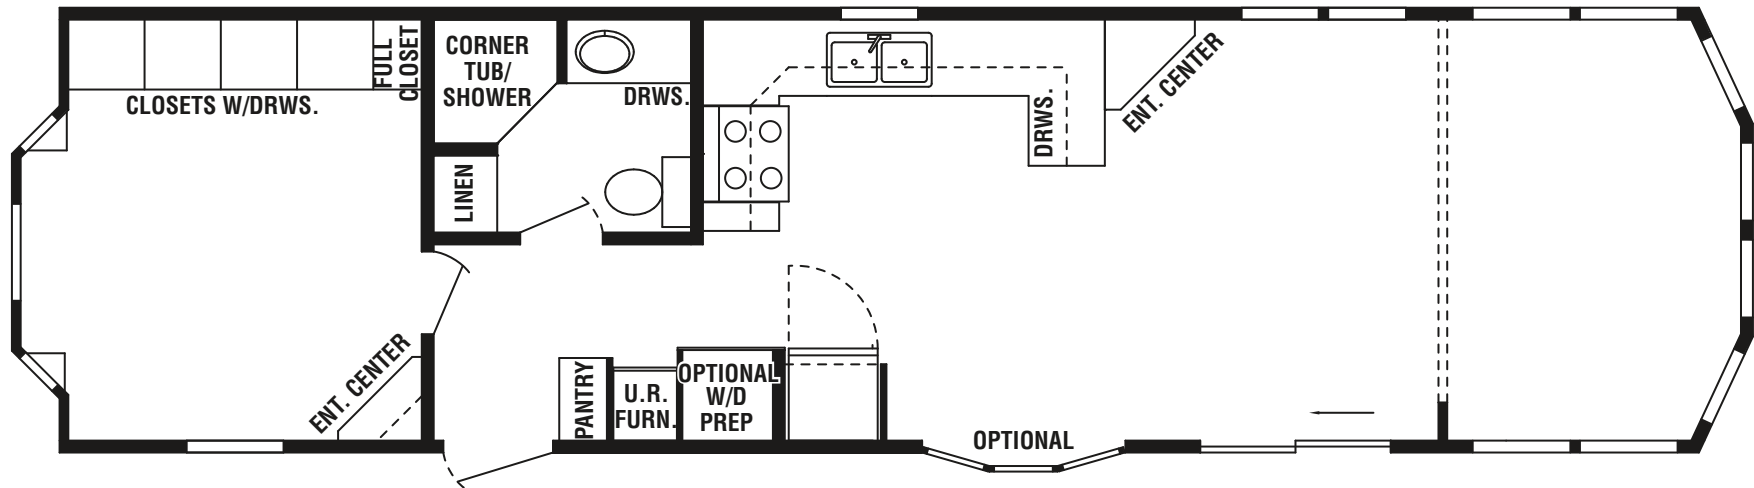

# Special Edition Canadian Series

Model Number: 4261

Width: 12'

Length: 47'

**KROPF INDUSTRIES, INC.**  
58647 S.R. 15, P.O. BOX 30  
Goshen, IN 46527-0030

**Phone** 574-533-2171  
**Toll Free** 800-634-2171  
**Fax** 574-533-3723