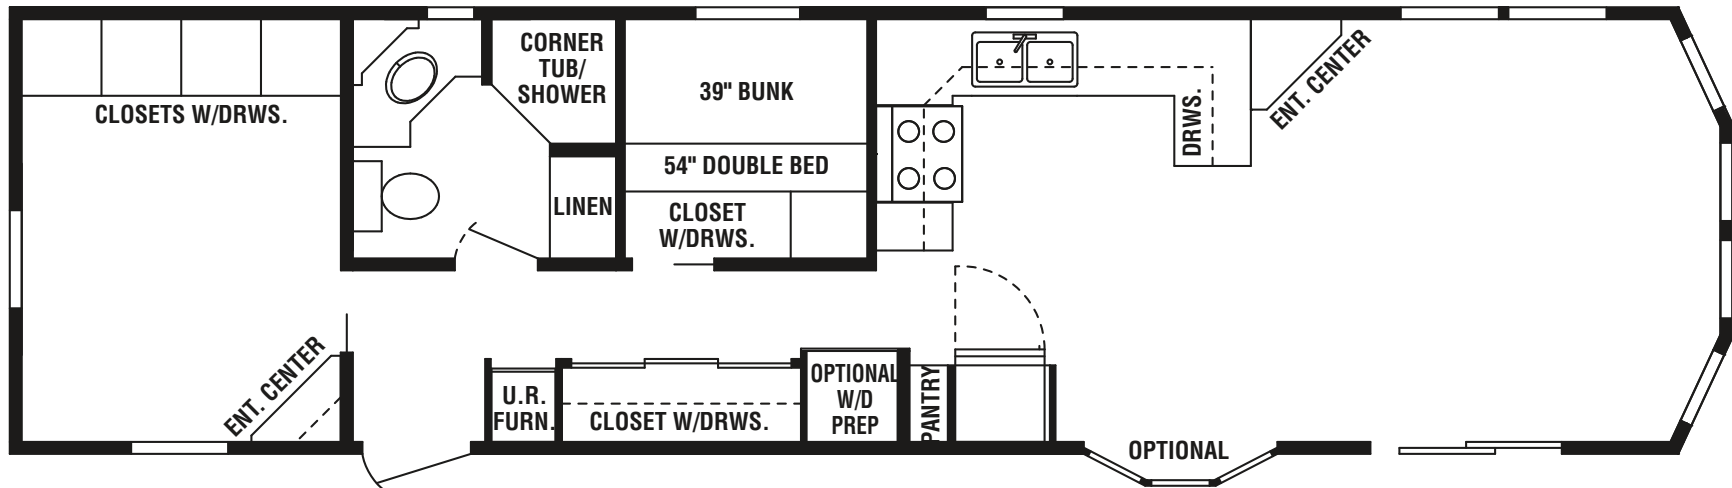

# Special Edition Canadian Series

Model Number: 4270C

Width: 12'  
Length: 48'

**KROPF INDUSTRIES, INC.**  
58647 S.R. 15, P.O. BOX 30  
Goshen, IN 46527-0030

**Phone** 574-533-2171  
**Toll Free** 800-634-2171  
**Fax** 574-533-3723