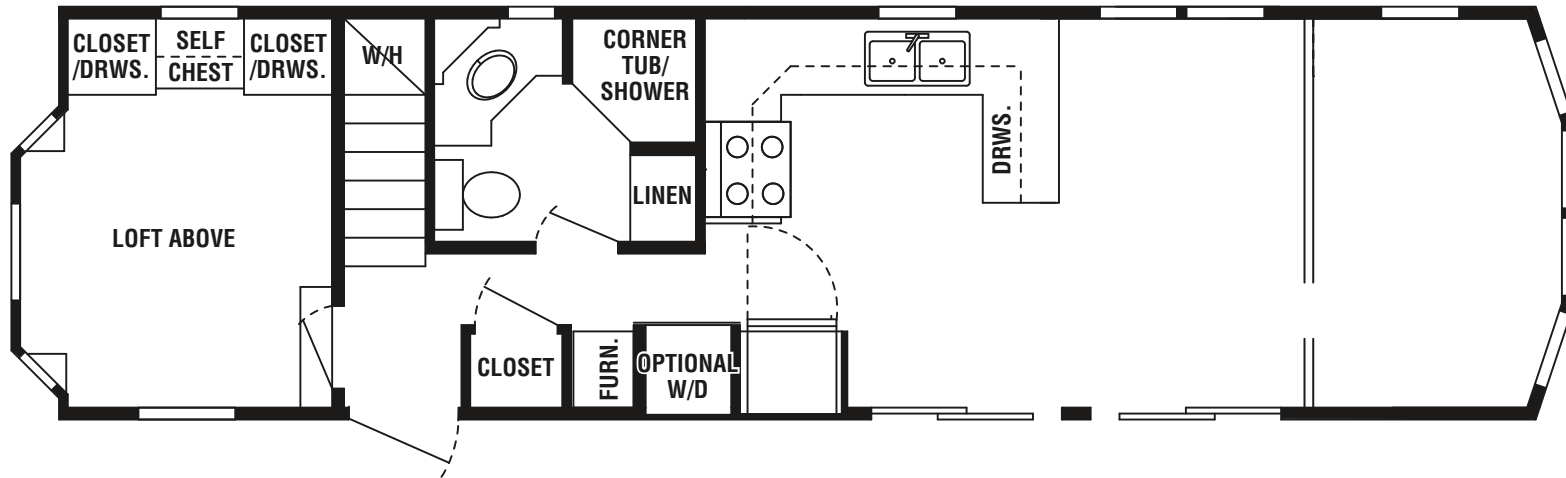

# Special Edition Canadian Series

Model Number: 4496

Width: 11'  
Length: 43'

**KROPF INDUSTRIES, INC.**  
58647 S.R. 15, P.O. BOX 30  
Goshen, IN 46527-0030

**Phone** 574-533-2171  
**Toll Free** 800-634-2171  
**Fax** 574-533-3723