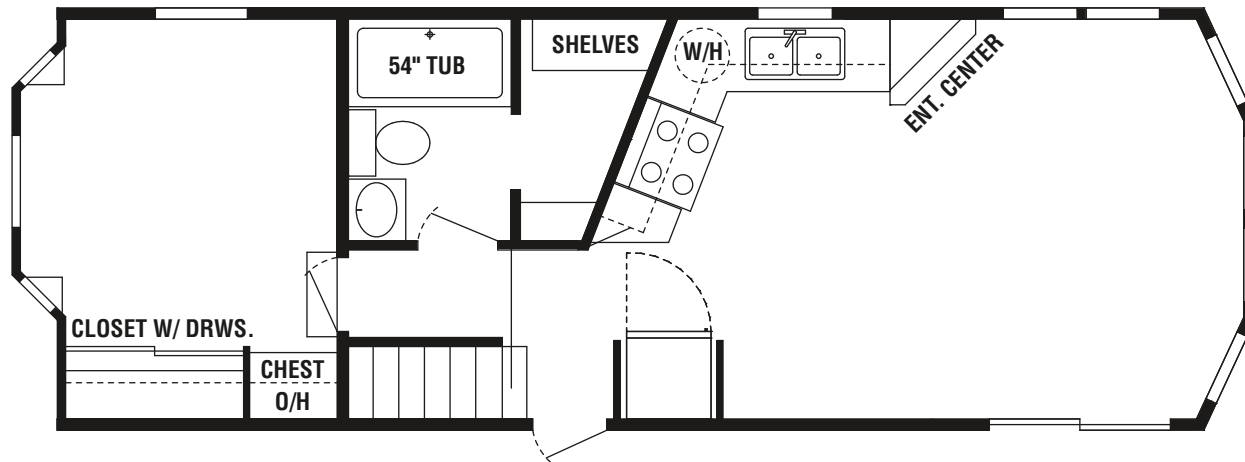

# Special Edition Loft Series

Model Number: 3772 ER (Rear Loft)

Model Number: 3867 (Double Loft)

Width: 12'

Length: 35'

**KROPF INDUSTRIES, INC.**  
58647 S.R. 15, P.O. BOX 30  
Goshen, IN 46527-0030

**Phone** 574-533-2171  
**Toll Free** 800-634-2171  
**Fax** 574-533-3723