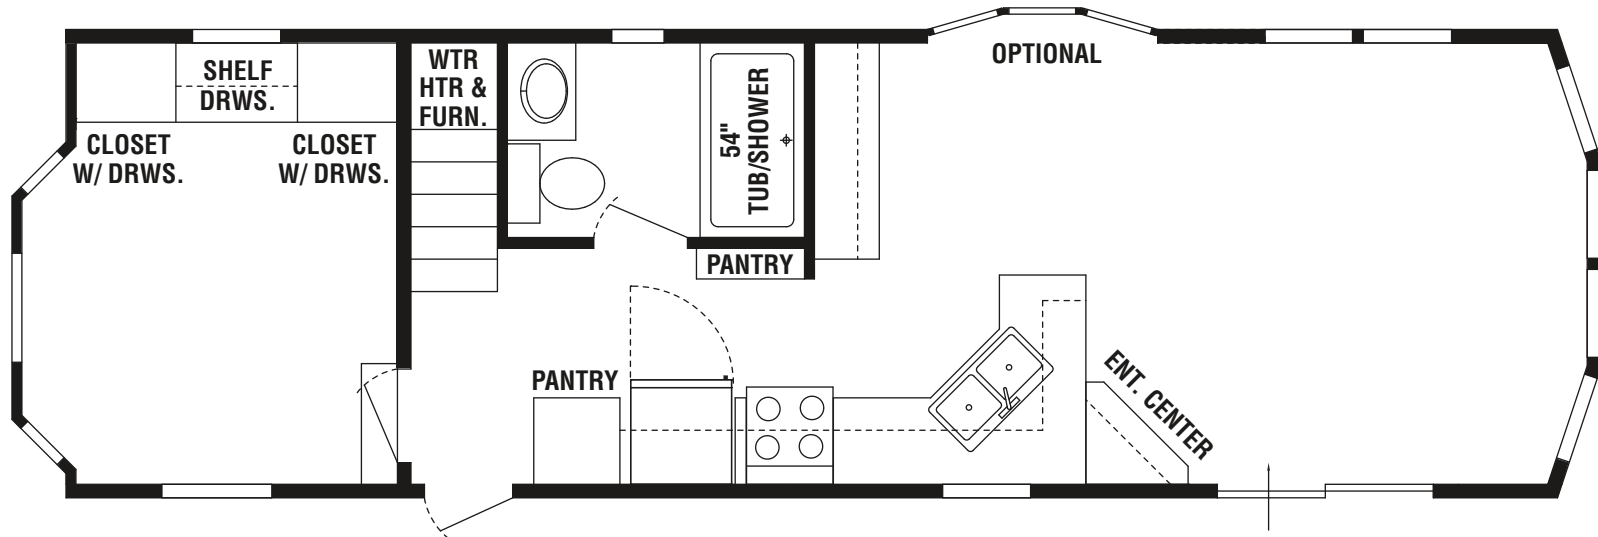

Special Edition Loft Series

Model Number: 3805 (Rear Loft)

Model Number: 3744 (Double Loft)

Width: 11'

Length: 38'

KROPF INDUSTRIES, INC.
58647 S.R. 15, P.O. BOX 30
Goshen, IN 46527-0030

Phone 574-533-2171
Toll Free 800-634-2171
Fax 574-533-3723