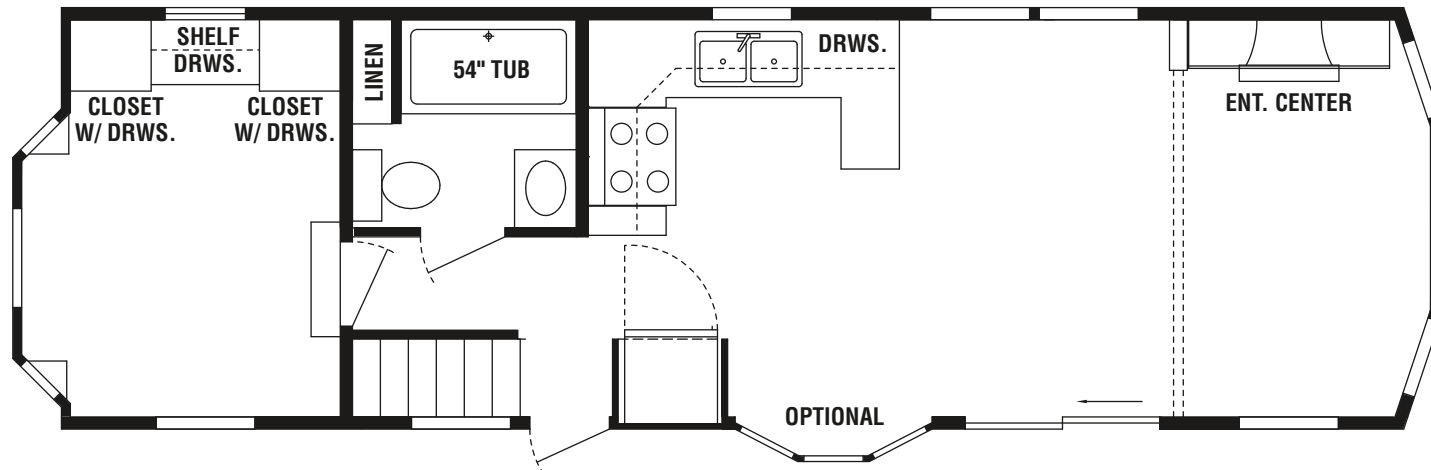

Special Edition Loft Series

Model Number: 4485 (Rear Loft)

Model Number: 4482 (Double Loft)

Width: 11'

Length: 38'

KROPF INDUSTRIES, INC.
58647 S.R. 15, P.O. BOX 30
Goshen, IN 46527-0030

Phone 574-533-2171
Toll Free 800-634-2171
Fax 574-533-3723