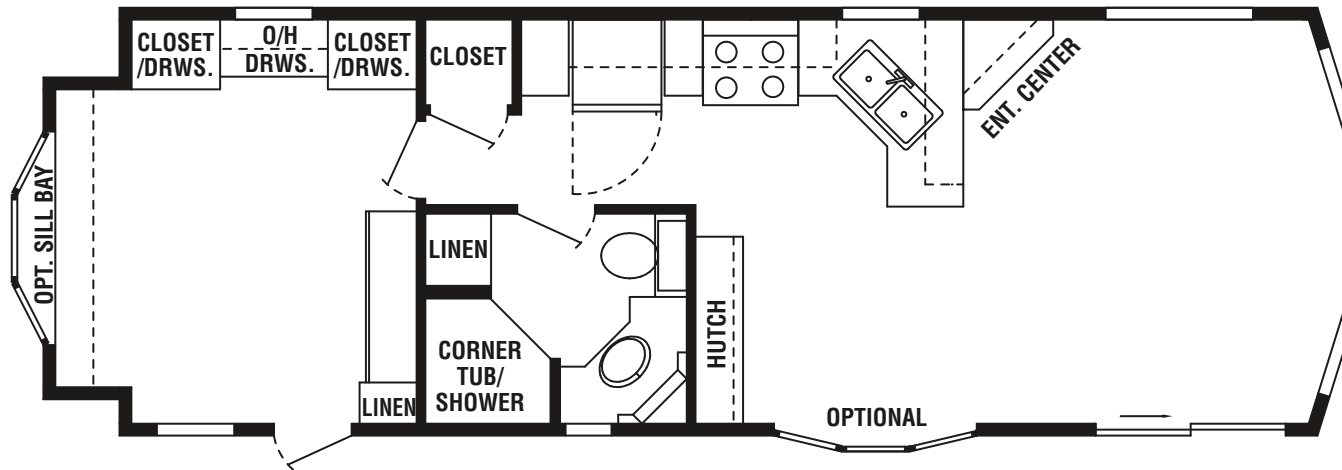

Special Edition Series

Model Number: 3644

Width: 11.5'

Length: 36'

KROPF INDUSTRIES, INC.
58647 S.R. 15, P.O. BOX 30
Goshen, IN 46527-0030

Phone 574-533-2171
Toll Free 800-634-2171
Fax 574-533-3723

www.kropfind.com