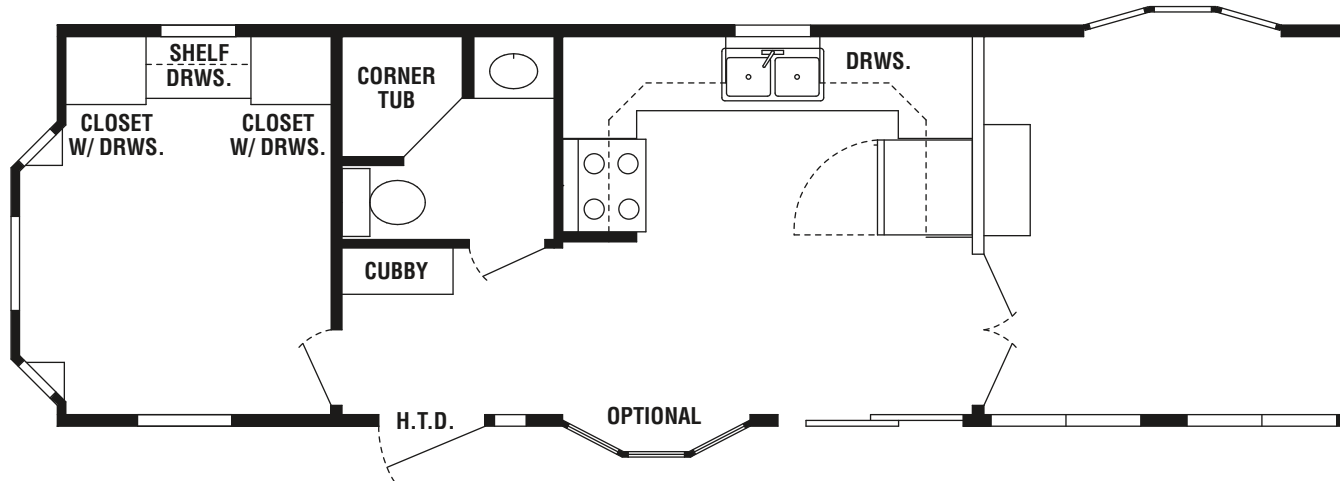

Special Edition Series

Model Number: 4462

Width: 11'

Length: 38'

KROPF INDUSTRIES, INC.
58647 S.R. 15, P.O. BOX 30
Goshen, IN 46527-0030

Phone 574-533-2171
Toll Free 800-634-2171
Fax 574-533-3723

www.kropfind.com