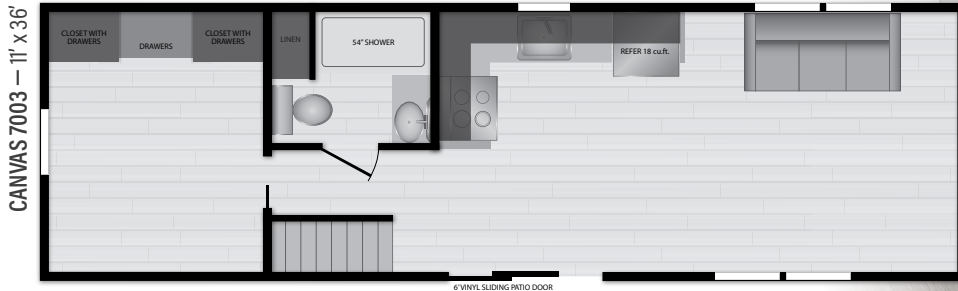

## ATTAINABLE QUALITY

The Kropp Canvas is humble in appearance, durable in strength, and versatile in function. Whether you utilize your Kropp Canvas for simple weekends away or unlock all it's potential with your savvy DIY skills, we are confident customers will be thrilled to see Kropp quality at an attainable price.

# KROPF CANVAS

## STANDARD FEATURES:

- Laminate/Self Edge Countertops
  - 54" One Piece Fiberglass Shower
  - Stone/Tile Backsplash
  - Residential 18cu.ft. Refrigerator
  - Mini Blinds
  - Standard Sofa w/ Sleeper
  - 20 Gallon Electric Water Heater
  - Suburban Furnace
  - 4" Dutchlap Siding
  - 30 year Architectural Shingle
  - Full Metal Underbelly
  - 1 Exterior Porch Light
  - 1 Exterior GFI
- \*Some furnishings pictured are not included in Kropf Canvas options.*